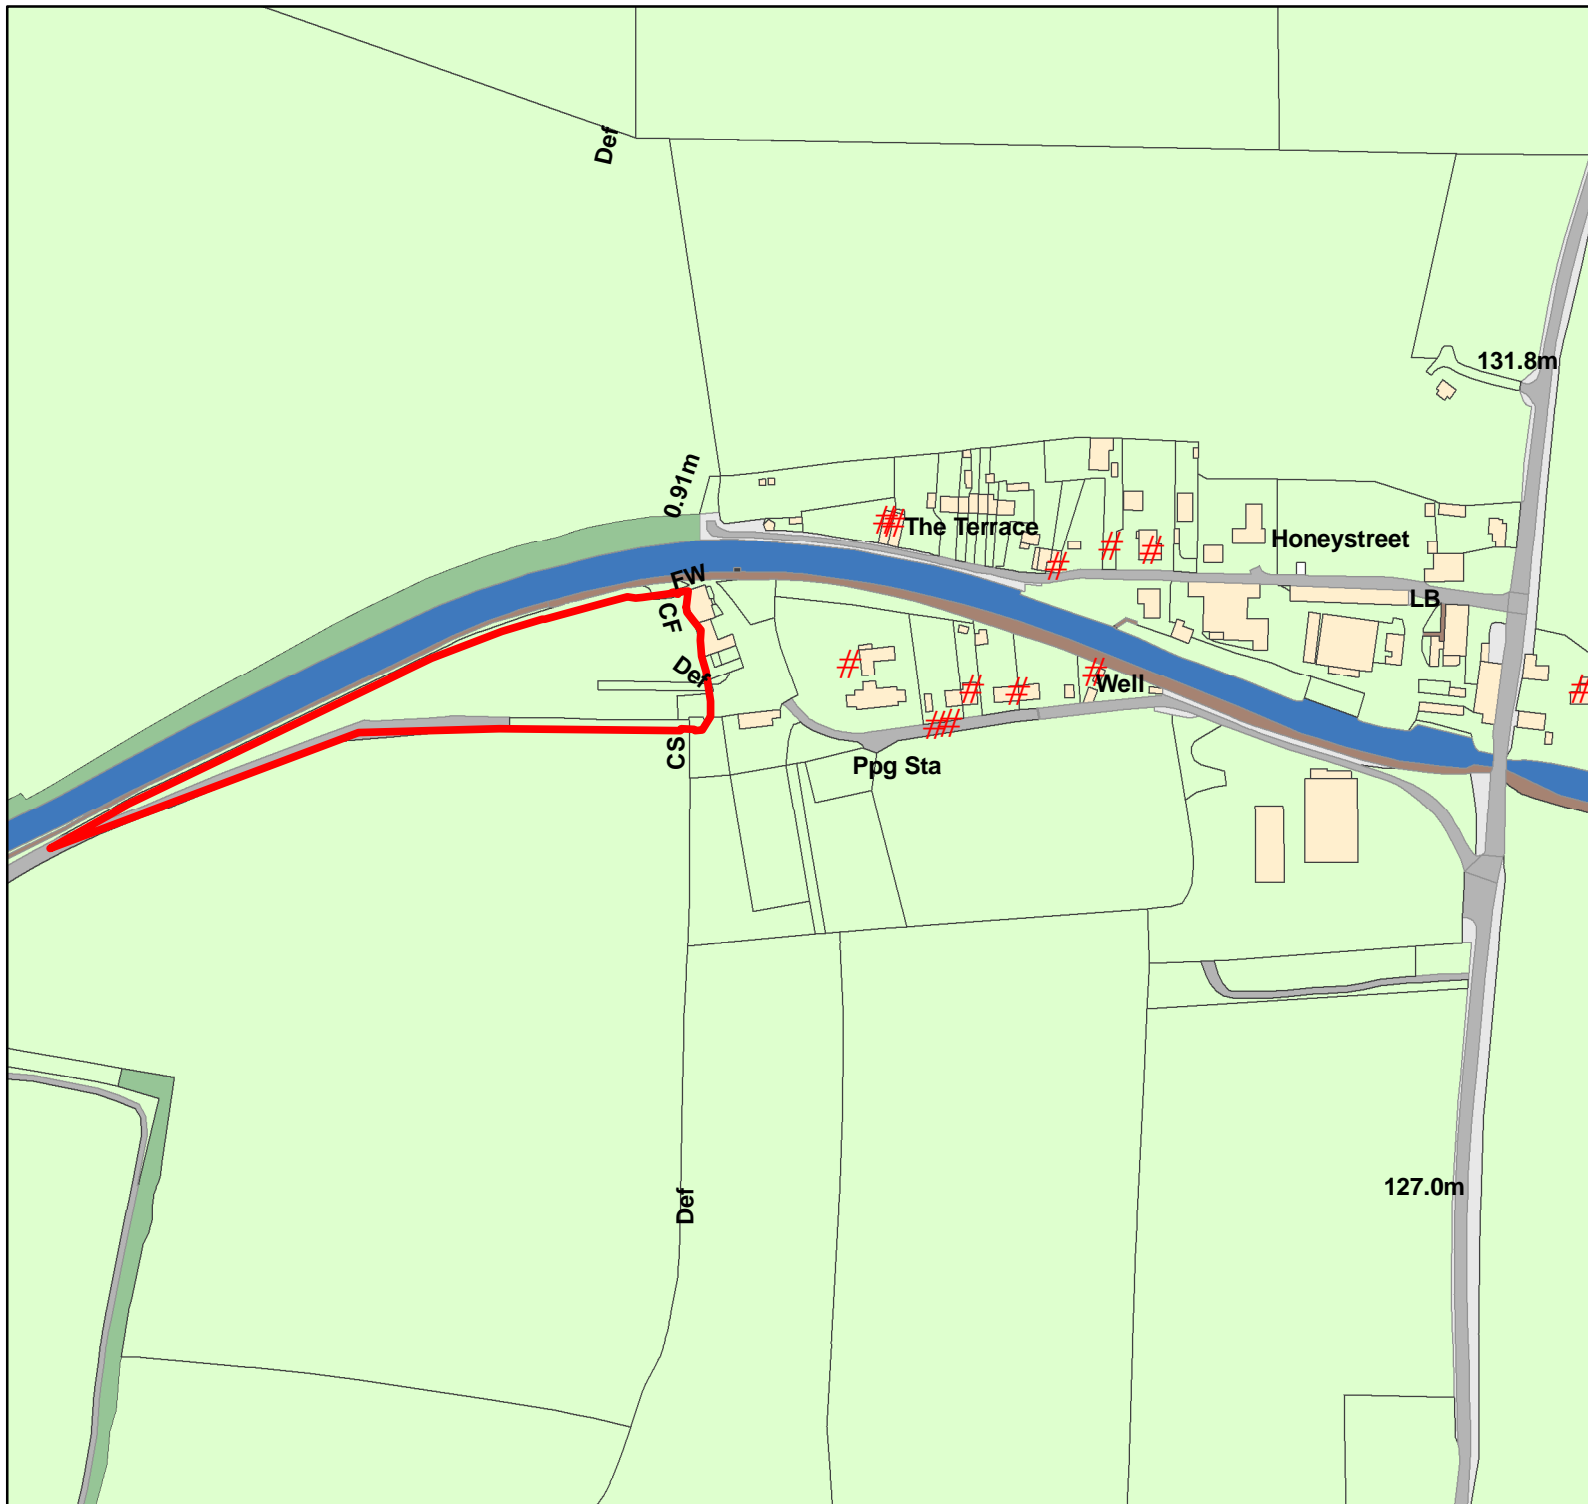

**Licence Application
The Barge Inn, Honeystreet
Nr Pewsey, SN9 5PS**

Scale 1:3,313

- # Location of Objector
- Location of Site

Reproduced from the Ordnance Survey mapping with permission of Her Majesty's Stationary Office. Crown Copyright. Unauthorised reproduction infringes Crown Copyright and may lead to prosecution or civil proceedings. License number 100049050